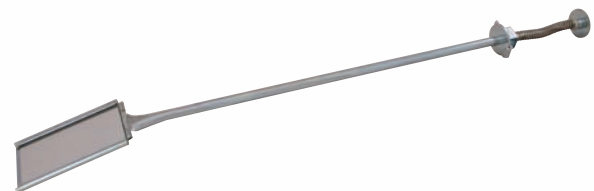

Inspection Mirrors

Part No.	Description	Length
CF143	Pocket Circular with Clip, 1 1/4"	8"
CF144	Pocket Circular with Clip, 7/8"	7 1/2"
CF145	Pocket Oval with Clip, 1" x 2"	8 1/2"

Telescopic Inspection Mirrors

Part No.	Description	Length
CF146	2 1/4" Telescopic circular glass swivel head	10-14"
CF147	Telescopic Rectangular, 2 1/8" x 3 1/2"	11 1/4 to 15 1/4"
CF147RM	Replacement mirror (package of 12pc)	

Telescopic Inspection Mirrors

Part No.	Description	Reach
89905	1 3/4" x 1 3/4" square glass mirror	9 to 35 1/2"
89905-RM	Replacement mirror	
89906	1 3/4" x 2 1/2" rectangular glass mirror • Swivel head	10 to 36"
89906-RM	Replacement Mirror	
89907	2 1/2" x 3 1/2" rectangular glass mirror • Swivel head	10 1/2 to 37"
89907-RM	Replacement Mirror	
89911	3 3/4" circular glass mirror • Swivel head	20 to 32"
89911-RM	Replacement mirror	

Inspection Mirror

Part No.	Description	Length
89317	Spring controlled inspection mirror 90° movement, 1 1/16" x 2 17/32"	16 1/4"
89317-RM	Replacement mirror	