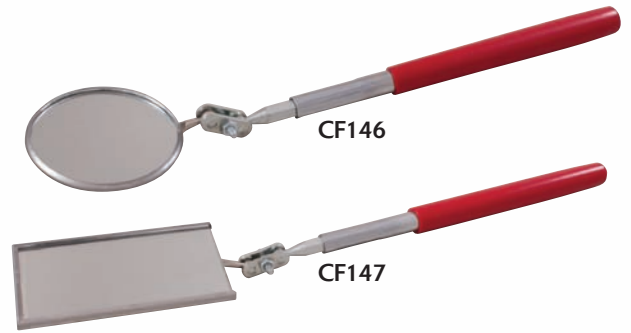

Inspection Mirrors

Part No.	Description	Length
CF143	Pocket Circular with Clip, 1 1/4"	8"
CF144	Pocket Circular with Clip, 7/8"	7 1/2"
CF145	Pocket Oval with Clip, 1" x 2"	8 1/2"

Telescopic Inspection Mirrors

Part No.	Description	Length
CF146	2 1/4" Telescopic circular glass swivel head	10-14"
CF147	Telescopic Rectangular, 2 1/8" x 3 1/2"	11 1/4 to 15 1/4"
CF147RM	Replacement mirror (package of 12pc)	

Telescopic Inspection Mirrors

Part No.	Description	Reach
89905	1 3/4" x 1 3/4" square glass mirror	9 to 35 1/2"
89905-RM	Replacement mirror	
89906	1 3/4" x 2 1/2" rectangular glass mirror • Swivel head	10 to 36"
89906-RM	Replacement Mirror	
89907	2 1/2" x 3 1/2" rectangular glass mirror • Swivel head	10 1/2 to 37"
89907-RM	Replacement Mirror	
89911	3 3/4" circular glass mirror • Swivel head	20 to 32"
89911-RM	Replacement mirror	

Inspection Mirror

Part No.	Description	Length
89317	Spring controlled inspection mirror 90° movement, 1 1/16" x 2 17/32"	16 1/4"
89317-RM	Replacement mirror	